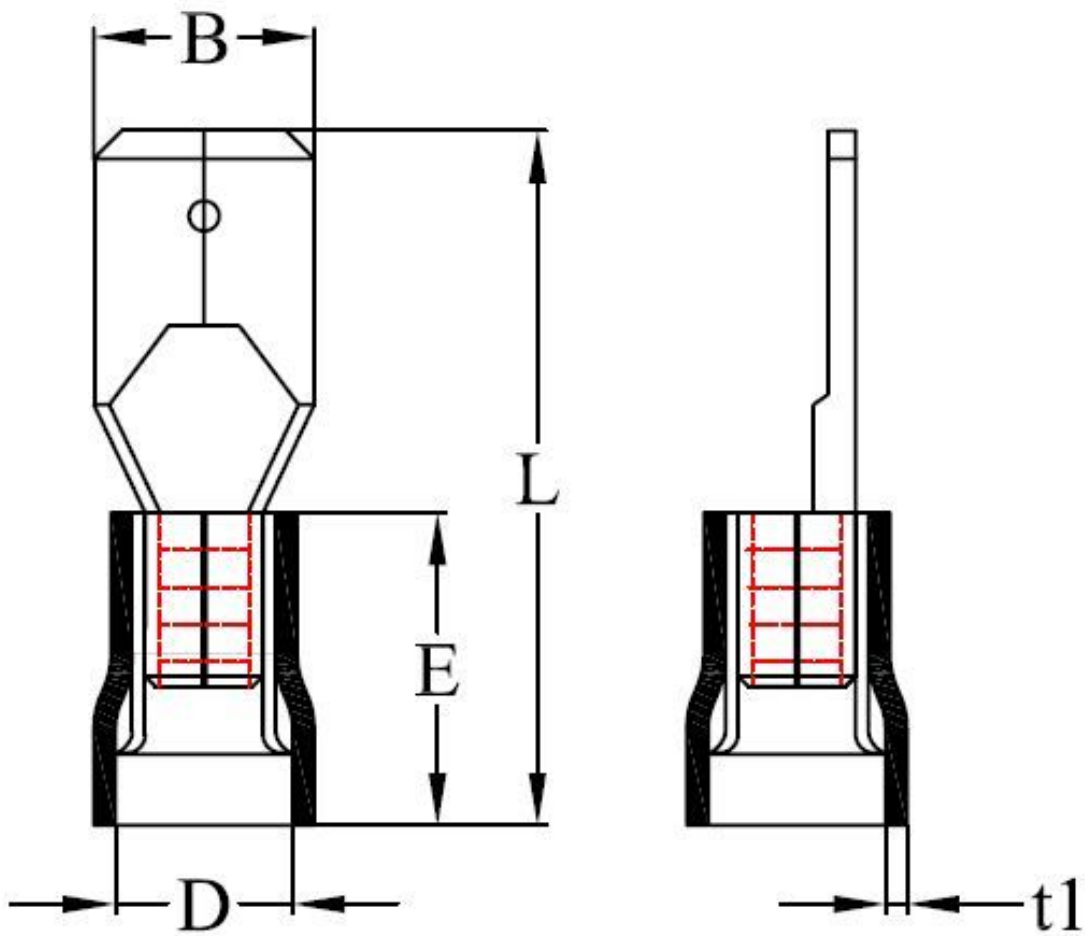

Insulated Male Blade Terminal (Yellow) Suitable for cables 4.0-6.0 mm²

Male Insulated Terminal (Yellow)with anti-vibration insert

Size: 6.4 x 0.8mm

B Tab size: 6.30mm

L Length: 24.5mm

D Diameter: 4.90mm

E Insulation Height: 13.5mm

t1 : 0.8